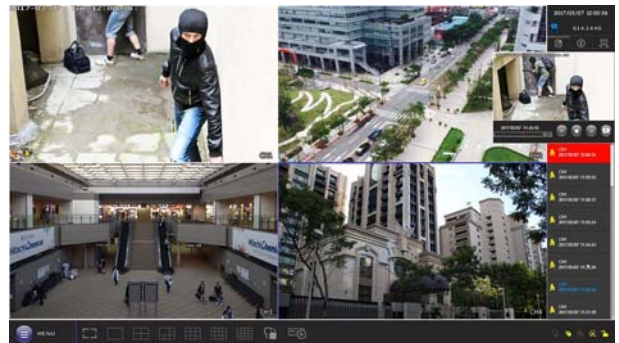

Event Pop-up / Preview

- ❖ All events are listed on the right panel with corresponding event icons for you to quickly recognize the event type. The most current one will flash to catch your attention. Click one event and you're able to preview the footage with pre-alarm images.