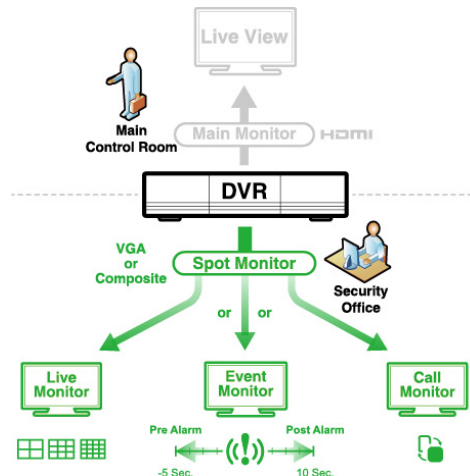

#### Push Video & Push Status - Active Event Notification with EagleEyes App

- ❖ Push Video to send instant notifications for an alarm event when an alarm device is connected to the recorder or the camera which supports external alarm device connection.
- ❖ Push Status to send instant notifications for system events, such as video loss or HDD data removal.

#### Pentabrid Video Input

- ❖ 16 channels of IP / TVI / CVI / Analog HD / 960H video input, within which IP channels are up to 8 channels

#### Event Pop-up / Preview

- ❖ All events are listed on the right panel with corresponding event icons for you to quickly recognize the event type. The most current one will flash to catch your attention. Click one event and you're able to preview the footage with pre-alarm images.

#### Spot Monitor

- ❖ In addition to the main display via the HDMI output, you can assign a secondary display to show live view, call monitor or event monitor.