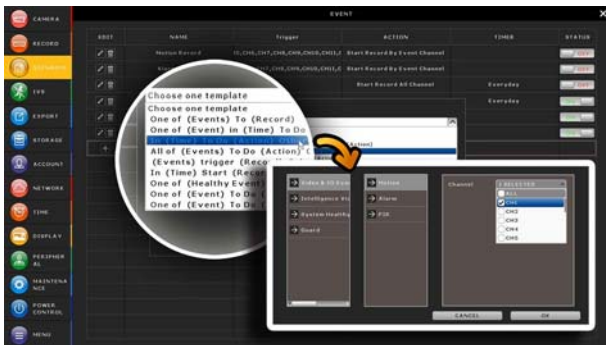

Scenario Customization

- ❖ Allows you to customize a series of actions which will be run automatically after the specified event occurs. There are several scenario templates for you to choose when and what to do after a specific event occurs.